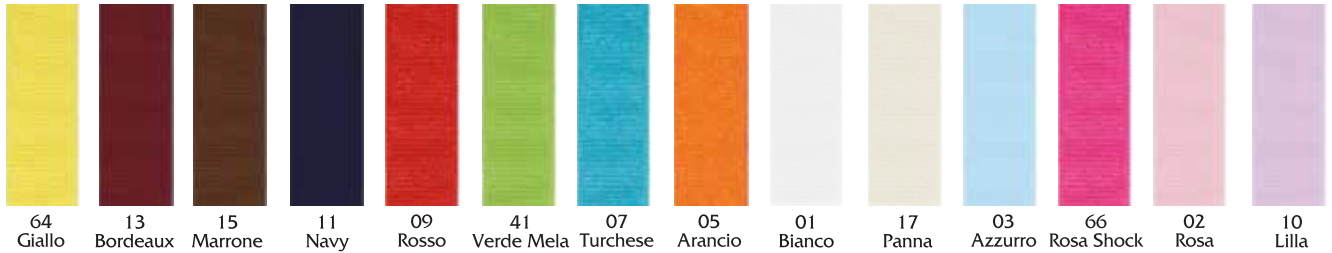

GROS GRAIN

| DIM. CM | L x H + S | U.V. / V.E. / PACK / CONF. | | PRIX | PREISE |
|------------|------------|----------------------------------|---|---------|--------|
| | | REF. / BEST.-Nr / STYLE # / COD. | | PRICES | PREZZI |
| | | | | Unit. € | U.V. |
| GROS GRAIN | 10mm x 50m | 72/10 | 2 | 5,40 | 10,80 |
| | 15mm x 50m | 72/15 | 2 | 7,80 | 15,60 |
| | 25mm x 25m | 72/25 | 3 | 5,90 | 17,70 |
| | 40mm x 25m | 72/40 | 3 | 7,90 | 23,70 |