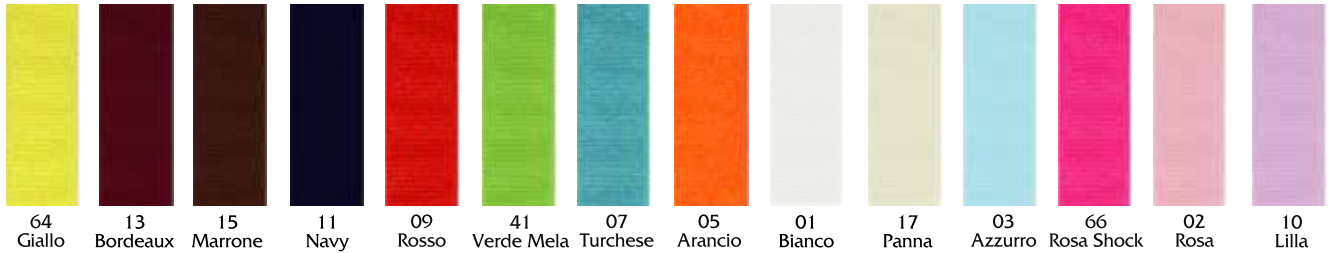

GROS GRAIN

DIM. CM	L x H + S	U.V. / V.E. / PACK / CONF. REF. / BEST.-Nr / STYLE # / COD.		PRIX PRICES	PREISE PREZZI
				Unit. €	U.V.
GROS GRAIN	10mm x 50m	72/10	2	6,30	12,60
	15mm x 25m	72/15	3	4,50	13,50
	25mm x 25m	72/25	3	5,90	17,70
	40mm x 25m	72/40	3	7,90	23,70